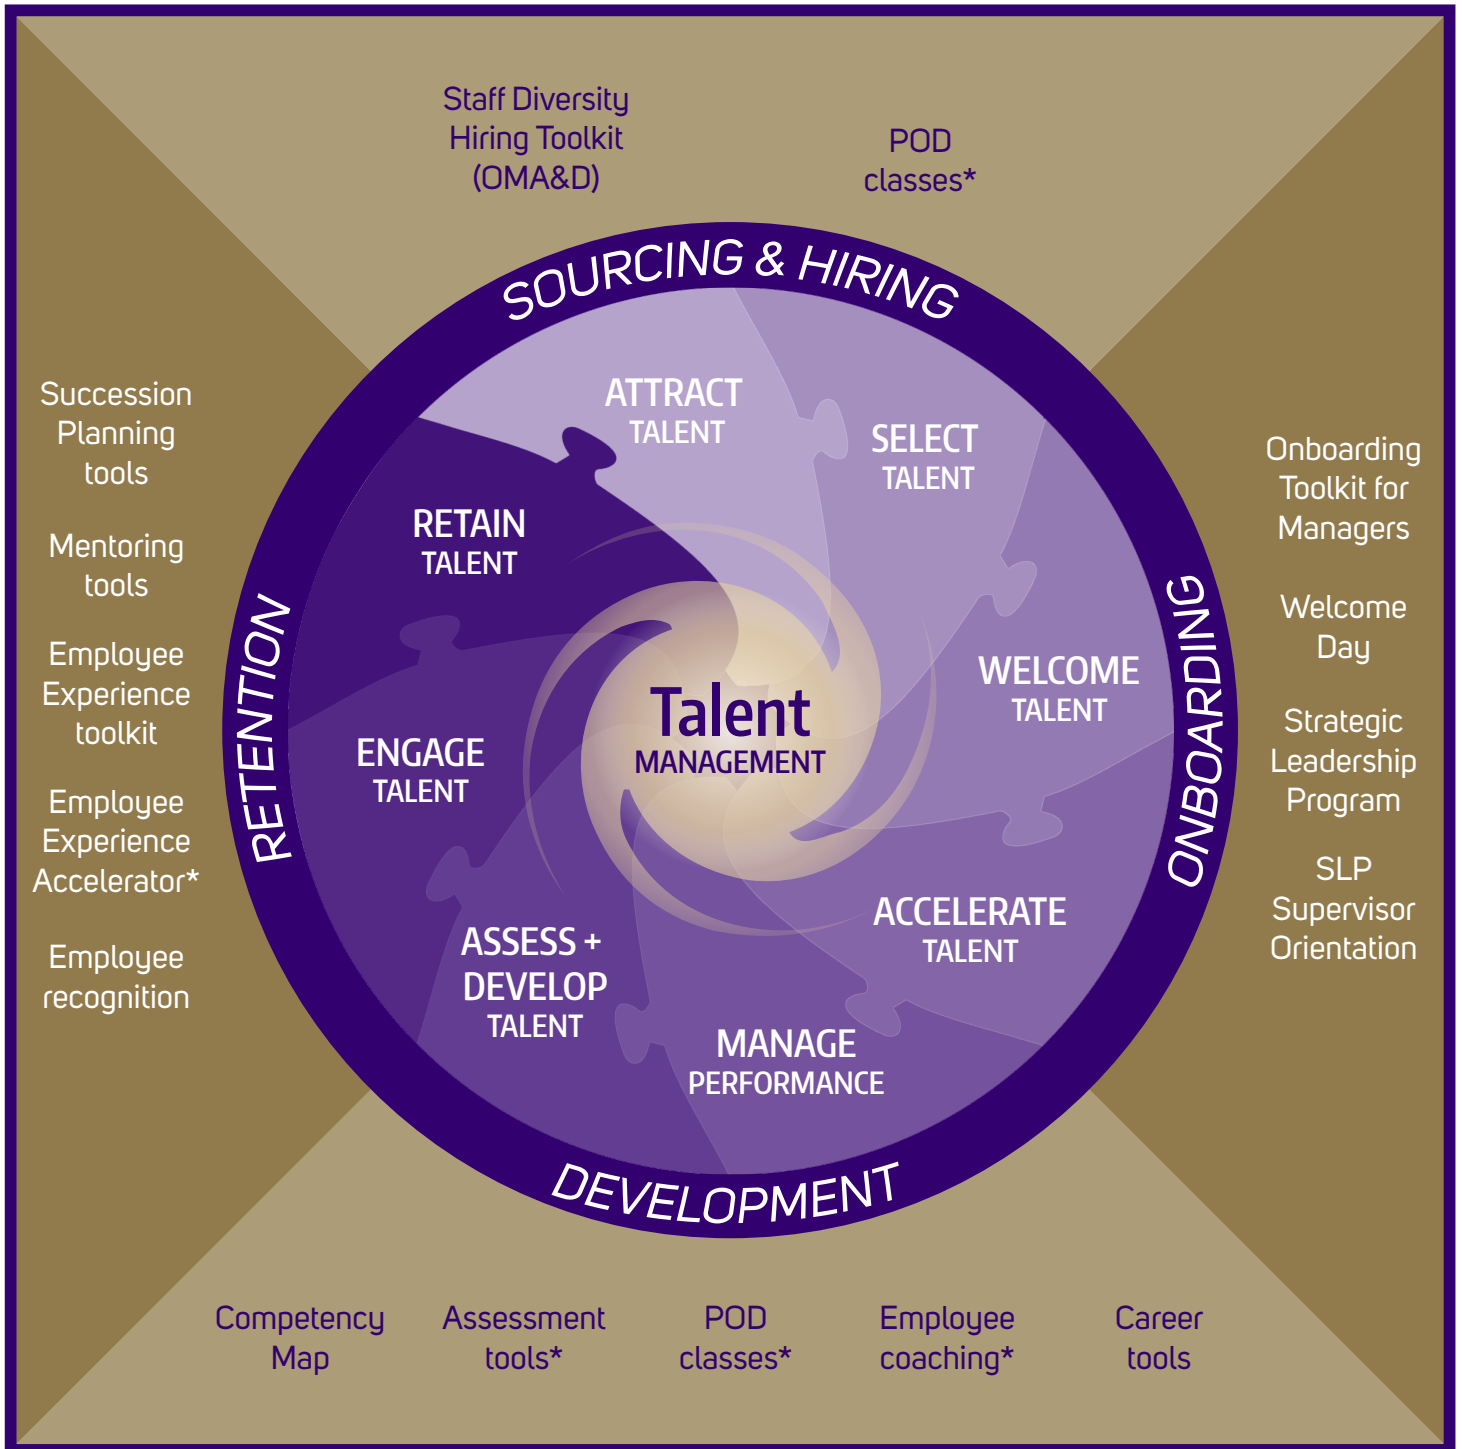

INTEGRATED TALENT MANAGEMENT FRAMEWORK

The wheel below shows the framework that Total Talent Management uses as a strategic guide. The resources surrounding the wheel are provided by UW Human Resources unless otherwise noted and include both free and fee-based offerings from Professional & Organizational Development.

* Fee-based offering